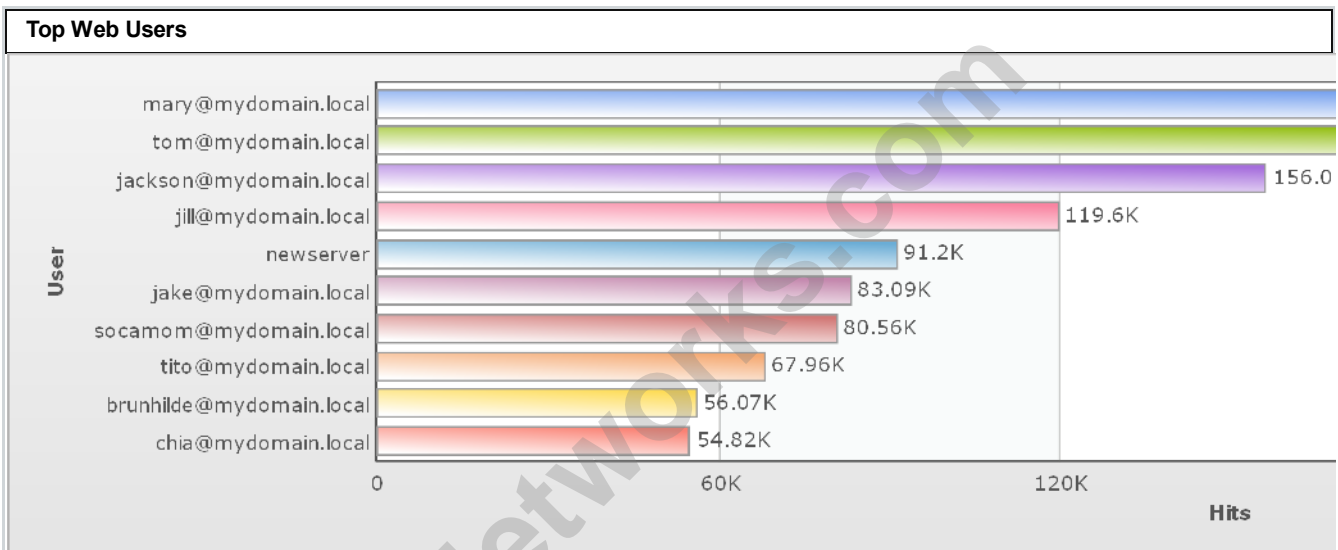

Report Profile **Top >> Web >> Users**
Start Date 2014-03-01 00:00:00
End Date 2014-07-22 00:00:00
Appliance CR35iNG
Firmware Version 10.6.1 MR-1
Firmware Build 736
ApplianceKey xxxxxxxxxxxxxxxxxxxxxxxx
Current HA Status Standalone