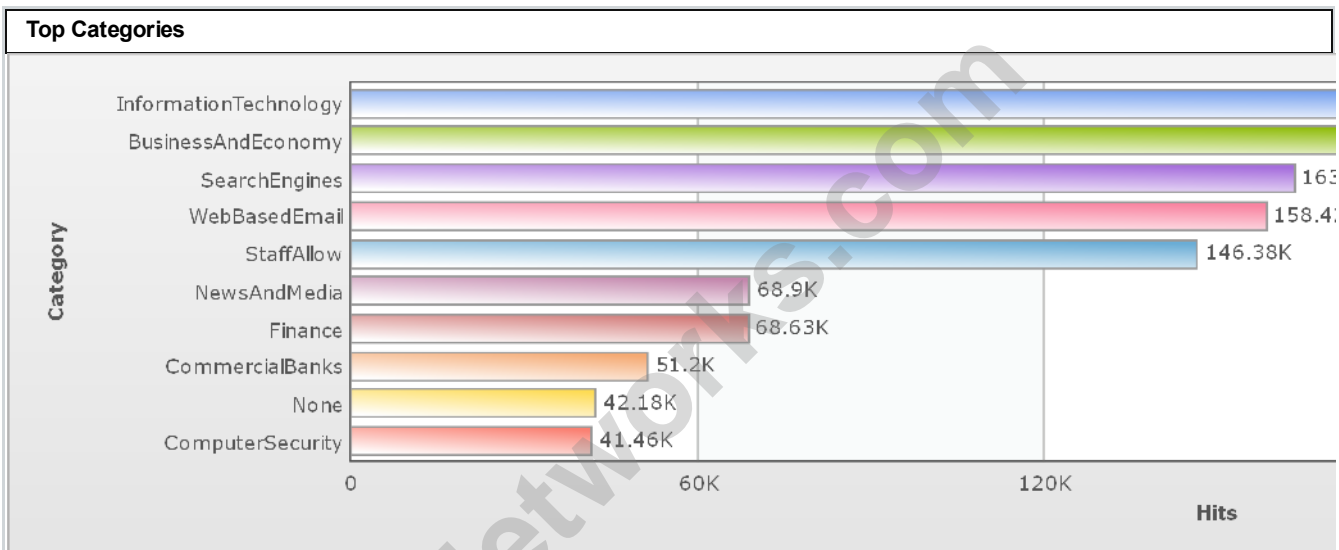

Category	Category Type	Hits	Bytes
InformationTechnology	Neutral	277679	5.13 GB
BusinessAndEconomy	Neutral	214154	11.1 GB
SearchEngines	Neutral	163317	5.94 GB
WebBasedEmail	Non Working	158424	2.83 GB
StaffAllow	Productive	146383	2.02 GB
NewsAndMedia	Neutral	68898	1.1 GB
Finance	Non Working	68634	2.23 GB
CommercialBanks	Neutral	51197	954.17 MB
None	N/A	42176	1.33 GB
ComputerSecurity	Neutral	41462	794.95 MB